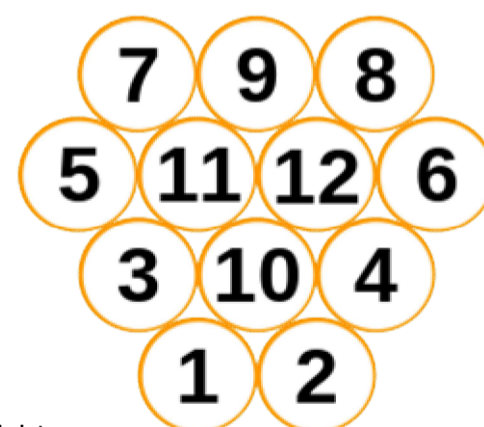

THE FIRST INTERNATIONAL BOR MÖLKKY TOURNAMENT

TEAMS (Team members and captains will be announced at the school)

ASIA	SOUTH AMERICA
FINLAND	GERMANY
ITALY	MEDITERRANEAN
CENTRAL EUROPE	NORTH SEA

BRACKET

ROUND 1. Begin at 17:45	ROUND 2	ROUND 3 - FINAL
Game 1A ASIA vs SOUTH AMERICA	Game 2A 1A winner vs 1B winner Game 2B 1C winner vs 1D winner Game 2C 1A loser vs 1B loser Game 2D 1C loser vs 1D loser	FINAL 2A winner vs 2B winner
Game 1B FINLAND vs GERMANY		
Game 1C ITALY vs MEDITERRANEAN		
Game 1D CENTRAL EUROPE vs NORTH SEA		

Rankings	Game
Rank 1	FINAL winner
Rank 2	FINAL loser
Rank 3-4	Game 2A and 2B losers
Rank 5-6	Game 2C and 2D winners
Rank 7-8	Game 2C and 2D losers

Arrangement of the pins at the start of the game.

MÖLKKY RULES

Scoring rules:

If more than one pin falls down; points from the throw = number of pins that fell down.
If only one pin falls down; points from the throw = the number written on the pin that fell down.
Zero pins fallen down on three consecutive throws: Your team loses all points it has gathered.